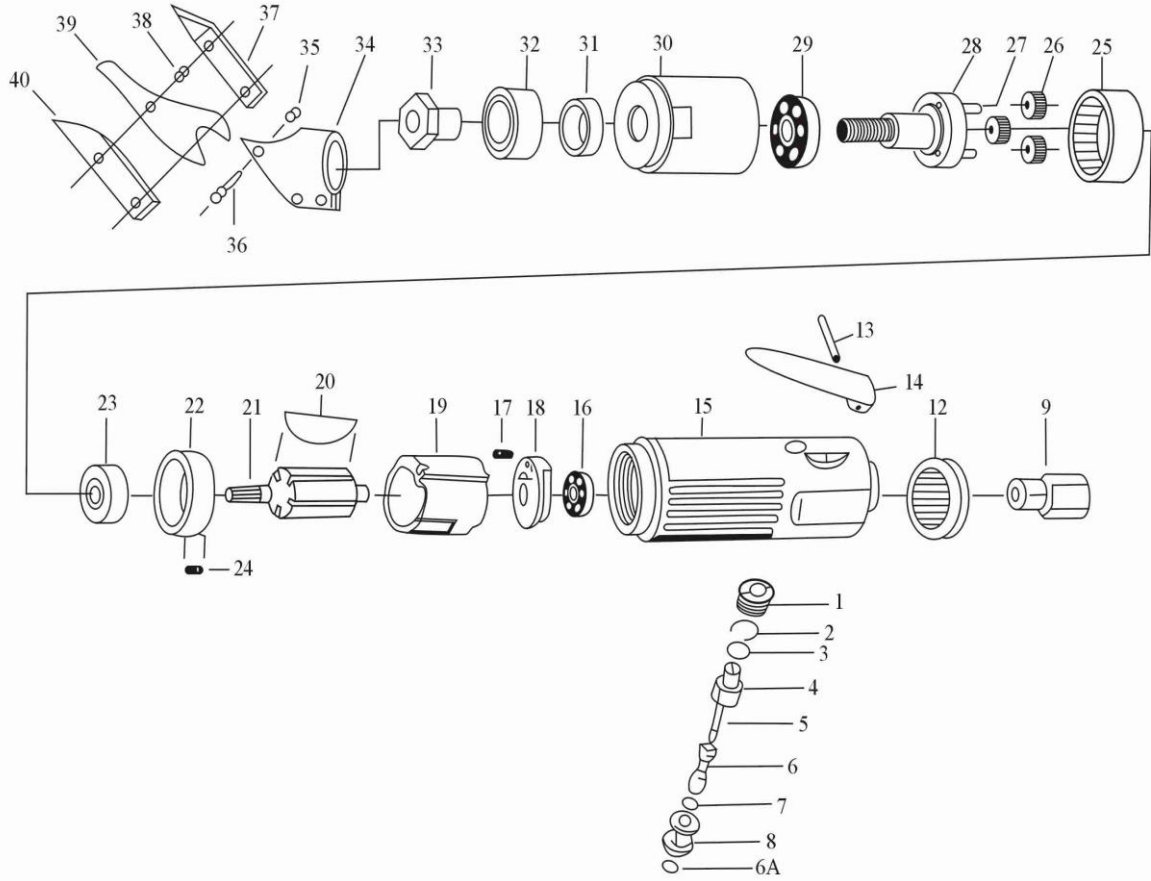

OS-315S **GAV** HAVALI SAC KESME

Item No.	Description	Q'ty	Item No.	Description	Q'ty
1	Valve Screw	1	19	Cylinder	1
2	O-Ring	1	20	Rotor Blade	4
3	O-Ring	1	21	Rotor	1
4	Air Controller	1	22	Front Plate	1
5	Valve Spring	1	23	Ball Bearing	1
6	Valve Stem	1	24	Spring Pin	2
6A	O-Ring	1	25	Internal Gear	1
7	O-Ring	1	26	Planet Gear	3
8	Valve Bushing	1	27	Planet Pin	3
9	Inlet Bushing	1	28	Planet Carrier	1
12	Exhaust Deflector	1	29	Ball Bearing	2
13	Spring Pin	1	30	Gear Housing	1
14	Throttle Lever	1	31	Spacer	1
15	Housing	1	32	Bearing	1
16	Ball Bearing	1	33	Excentric Nut	1
17	Spring Pin	2	34	Shear Head Attachment	1SET
18	Bear End Plate	1			